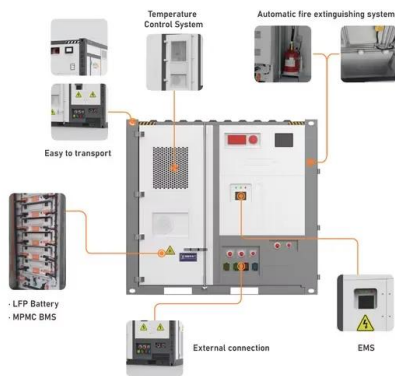

focus on energy saving advice & technology.

Isle of Man Energy to reduce gas prices

1 ??· Isle of Man Energy has announced that it will be reducing gas prices in the Isle of Man by 13.8% with effect from 1 January 2025. For a typical central heating customer this equates to

...

[Energy Management Systems Ltd](#)

Energy Management Systems Ltd. PHRM Building, Hills Meadow, Douglas, Isle of Man, IM1 5EB. Website; Email Us; Like & Share: Opening hours. Mon-Fri: 8:15am To 5:00pm: Description. Energy Management Systems Ltd. energy conservation systems energy efficiency energy consultant More. Request a Correction

Isle of Man Energy can help customers struggling with their bills

Calorific Value: ≤ 37.5 to ≥ 43.0 MJ/m³:
Hydrogen sulphide content: ≤ 5 mg/m³: Total sulphur including H₂S: ≤ 50 mg/m³: Hydrogen content: $\leq 0.1\%$ molar