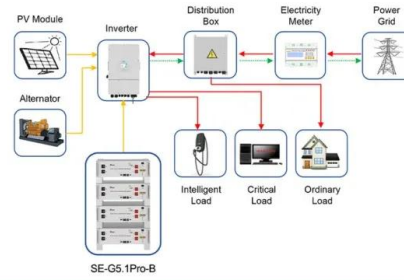

project located in Lugon Island, 140 MW / 560 MWh Energy Storage System Energization in California. On March 1, 2022

Application scenarios of energy storage battery products