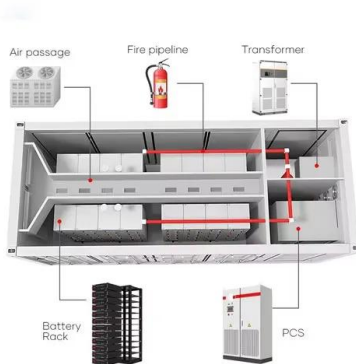

HomeGreen - EMS

HomeGreen by EMS is your one stop shop when it comes to energy saving, eco-aware, eco-conscious solutions for your home or workplace. EMS HomeGreen can supply, install, commission, and advise on the use of Solar Thermal, Solar P.V, Air/Ground Source Heat Pumps & Battery Storage. We have been at the forefront of green technologies on the the Isle of Man ...

EMS Ambulance Billing Info

The EMS Revenue Recovery Program is designed to help sustain the amount of funding available for local emergency medical services by collecting a user fee for ambulance transports. If you have any further questions about the EMS Recovery Program, please contact Isle of Wight Fire Rescue at (757) 365-6295. Permits . Online Bill Payment