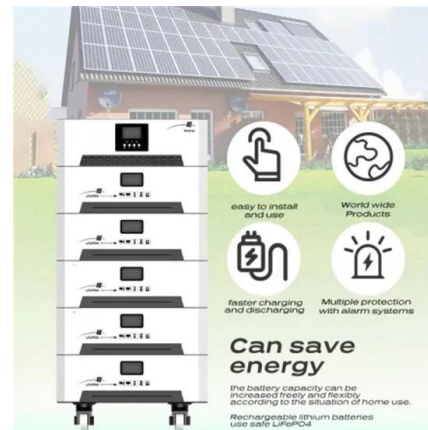

Ambulance Sites

The Headquarters of the Isle of Man Ambulance Service is based at Cronk Coar on the Noble's Hospital site in Braddan. Douglas Ambulance Station is on the old Noble's Hospital site at Ballakermeen Road and has 10 parking bays for vehicles, as well as the usual rest and ...