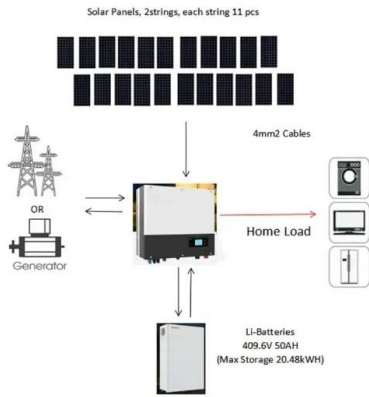

Isle of Man best battery for long term storage

Insurance for battery storage: Best practice and risk management

Conforming to these best practices is not just a matter of regulatory compliance; it is necessary for the long-term viability and growth of the BESS industry. As energy storage becomes increasingly central to our power infrastructure, the safety and reliability of these systems directly impact public trust, regulatory support and investor

LifePO4 Long-term Storage

Have a 12v LifePO4 battery in a truck camper (120ah). Existing converter wired is the old ELX-20, which charges at 13.4v - period. My thought is that this is actually a good voltage for long-term storage, if I leave the batteries at 40-70% of capacity, and then leave the camper plugged into shore power with the constant 13.4v that will float the LifePO4 battery at ...

- LiFePO₄
- Wide temp: -20°C to 55°C
- Easy to expand
- Floor mount&wall mount
- Intelligent BMS
- Cycle Life:≥6000
- Warranty :10 years

Rolls Battery selected for Isle of Eigg Energy Storage Upgrade

From basic systems for lighting and refrigeration such as village electrification in developing countries, off-grid and battery backup systems for residential use, and large-scale microgrid applications like the one at Isle of Eigg, this proven technology continues to offer affordable energy storage options. For more information on Isle of Eigg