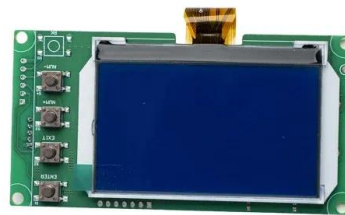

Industrial Parks Energy Solutions

By peak shaving, ensuring stable power supply, and integrating renewable energy, energy storage systems help industrial parks optimize energy management, reduce electricity costs, and assist companies in meeting environmental goals.