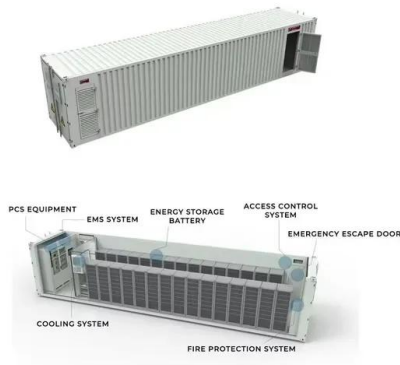

Battery Sunwoda MonaWall 5 - Solar Hub

Discover the unmatched performance and energy independence with the Sunwoda MonaWall 5 Battery. Perfect for diverse environments, this wall-mounted energy solution offers rapid ...

Akumulyatorna batareya MonaWall 5 Sunwoda IP65 5 kVt/g 51,2V ...

Akumulyatorna batareya MonaWall 5 Sunwoda IP65 5 kVt/g 51,2V 100A/g 6000 ciklov LiFePO4 po czene 70 300 ? kupit` v "Sun Service - internet-magazin" - e`to Litiyev`e akkumulyatorny`e batarei napryazheniem 48V/51,2V so 100% garantiej. V

Global Energy Storage Company , Sunwoda Energy

As a wholly-owned subsidiary of Sunwoda Group, Sunwoda Energy is a national high-tech company focusing on energy storage system (ESS) battery solutions. CN EN DE. Startseite; Lösungen. MonaWall 5. SunESS Power. Oasis Rack. Oasis 60. Oasis L344. Kontaktieren Sie uns. wir werden