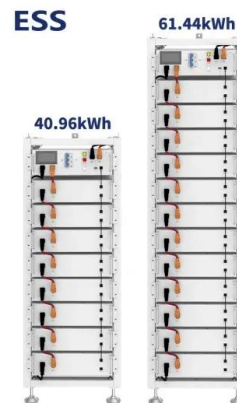

Akumulyatorna batareya MonaWall 5 Sunwoda IP65 5 kVt/g 51,2V ...

Akumulyatorna batareya MonaWall 5 Sunwoda IP65 5 kVt/g 51,2V 100A/g 6000 cziklov LiFePO4 po czene 66 600 ? kupit` v "Sun Service - internet-magazin" - e`to Lityevi akumulyatorni batareyi naprugoyu 48V/51,2V so 100% garantiej. V nalichii.