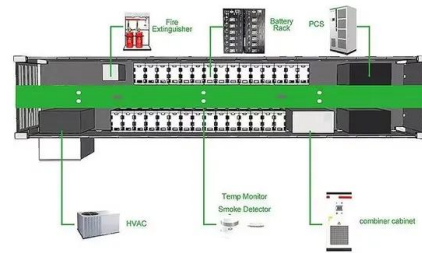

to get charged for the peak usage per month (see capaciteitstarief). The data points active_power_average_w, ...

Schaltbare Steckdosen HomeWizard Energy Socket HWE-SKT

Zunächst einmal vielen Dank für EVCC, es sieht gut aus! Ich verwende HomeWizard (bekannt in den Niederlanden und Belgien). Der P1-Zähler als Hausinstallations Grid meter funktioniert mit einem cust