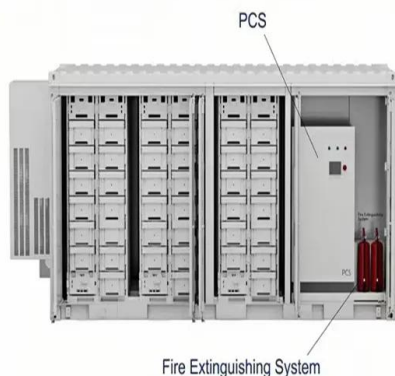

Homewizard Energy Socket: Slimme stekker om stroomverbruik ...

De HomeWizard wifi Energy Socket (HWE-SKT-21) is te koop bij HomeWizard voor EUR 27,95. Koop je er meteen drie? Dan betaal je EUR 72,95 (EUR 24,32 per stuk). HomeWizard wifi Energy Socket kopen. ook interessant. Review HomeWizard wifi watermeter: Slimme meter om je waterverbruik te bekijken.