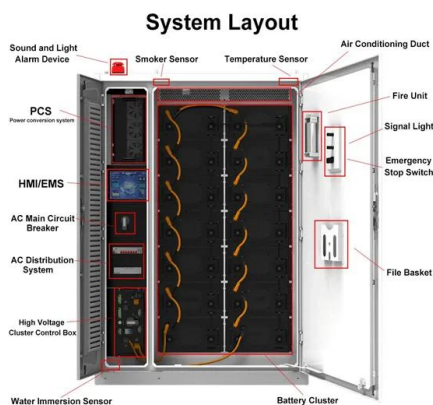

GitHub

Returns the most recent, valid telegram in text

DOSHER MEMORIAL HOSPITAL

21 reviews. 5 stars. 4 stars. 3 stars. 2 stars. 1 star. Filter by rating. Search reviews. Search reviews. Lynne A. Elite 24. Southport, NC. 1650. 1510. 2224. Nov 26, 2024. 1 check-in. Had an endoscopy here this morning. From check in to the nurse Sally and Dr Ellis/Armstrong everything went great! Warm blankets to in your room while you wait to