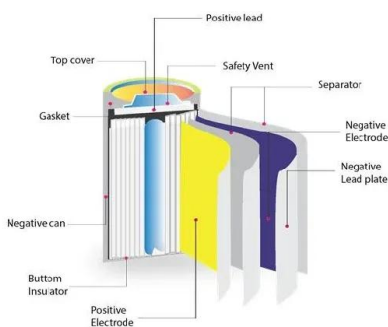

típusú elektromos autókat választott fenntarthatósági programjának részeként. A GLS Hungary elkötelezett a fenntarthatóság és a