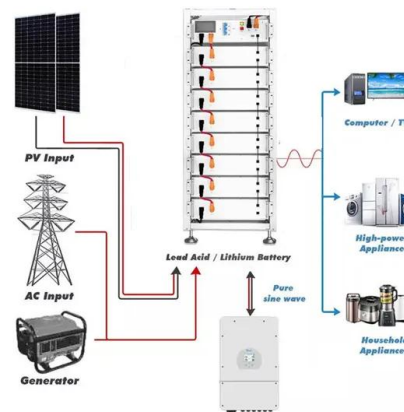

GLS Hungary (HU) Követés

Nak nek nyomon követheti GLS Hungary csomagjait a Ship24-en el?ször keresse fel a Ship24 kezd?lapj?t, vagy keresse meg a keres?mez?t a legtöbb webhelyen. ?rd be a GLS Hungary nyomk?vetési sz?m, amelyet megtal?lhat a sz?llit?si ...

GLS eCsomag

Belf?ldre vagy az Eur?pai Uni?ba a GLS CsomagPontokon kereszt?l mindenki feladhatja csomagj?t! Bel?p?s . Nyelv v?laszt?s . HU EN. Csomagfelad?s ?rak Kapcsolat R?lunk . Bel?p?s . Nyelv v?laszt?s . HU EN. Csomagfelad?s GLS Automat?ba m?r 1590Ft-t?l! GLS. Hungary h?rei. Rendszerfejleszt?s 2024.12.06.

Csomagkeres?s , GLS Hungary

A GLS Hungary alkalmaz?sa egyszer?bb? teszi a csomagkezel?s?t. Let?lt?t?te m?r? A seg?ts?g?vel k?nyved?n nyomon k?vetheti csomagjait, megtal?lhatja a legk?z?lebbi GLS Automat?t vagy GLS CsomagPontot ?s élvezheti a folyamatosan b?v?l? ...