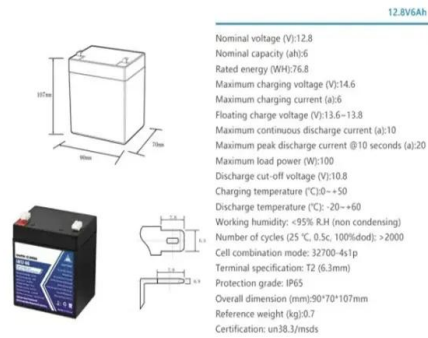

GLS Hungary (HU) Követés

Nak nek nyomon követheti GLS Hungary csomagjait a Ship24-en el?ször keresse fel a Ship24 kezd?lapját, vagy keresse meg a keres?mez?t a legtöbb webhelyen. Írd be a GLS Hungary nyomkövetési szám, amelyet megtalálhat a szállítási bizonylaton vagy a visszaigazoló e-mailben, a keres?mez?be. Végül kattintson a keresés gombra a

Kapcsolat , GLS Hungary

Ha olyan információra van szüksége, ami nem elérhet? a honlapunkon, ügyfélszolgálatunk a rendelkezésére áll.

Contact Us

For catalog requests, pricing, or partnerships, please visit:
<https://bialydom.kolobrzeg.pl>