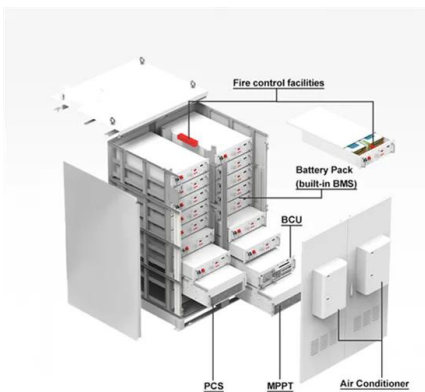

GLS Hungary (HU) Követés

Nak nek nyomon követheti GLS Hungary csomagjait a Ship24-en el?ször keresse fel a Ship24 kezd?lapj?t, vagy keresse meg a keres?mez?t a legtöbb webhelyen. ?rd be a GLS Hungary nyomk?vetési sz?m, amelyet megtal?lhat a sz?llit?si ...

GLS eCsomag

Belf?ldre vagy az Eur?pai Uni?ba a GLS CsomagPontokon kereszt?l mindenki feladhatja csomagj?t! Bel?p?s . Nyelv v?laszt?s . HU EN. Csomagfelad?s ?rak Kapcsolat R?lunk . Bel?p?s . Nyelv v?laszt?s . HU EN. Csomagfelad?s GLS Automat?ba m?r 1590Ft-t?l! GLS. Hungary h?rei. Rendszerfejleszt?s 2024.12.06.

Csomagkeres?s , GLS Hungary

A GLS Hungary alkalmaz?sa egyszer?bb? teszi a csomagkezel?s?t. Let?lt?t?te m?r? A seg?ts?g?vel k?nyved?n nyomon k?vetheti csomagjait, megtal?lhatja a legk?z?lebbi GLS Automat?t vagy GLS CsomagPontot ?s élvezheti a folyamatosan b?v?l? ...