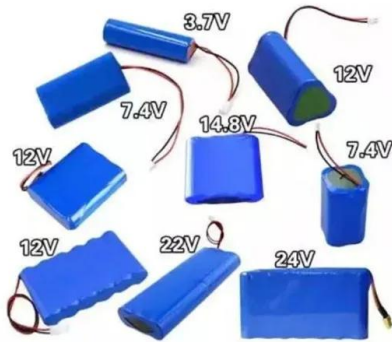

Energy Concentrating Component Locations and How

...

Energy Concentrating Component locations are found in Fontaine for Genshin Impact 4.1. Check out how to get all components, and how to use it to unlock the cage in Kuisel's Clockwork Workshop in this guide!

Energy Concentrating Component Locations and How to Use

Energy Concentrating Component locations are found in Fontaine for Genshin Impact 4.1. Check out how to get all components, and how to use it to unlock the cage in Kuisel's Clockwork Workshop in this guide!

Fixed Storage Device and Energy Transfer Device

Storage devices can provide energy to Transfer and Research Terminals. Pick up a portable storage device and put it next to a terminal that has stopped functioning to return it to normal operation.

Contact Us

For catalog requests, pricing, or partnerships, please visit:
<https://bialydom.kolobrzeg.pl>