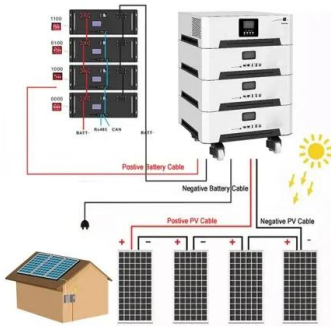

How to obtain energy storage in genshin impact