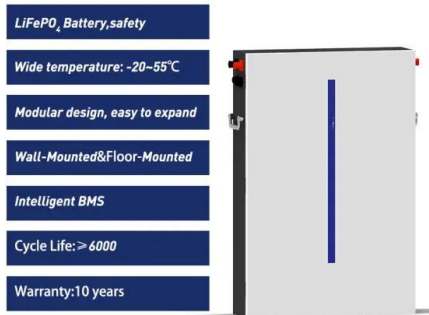

To Strive forward No Energy Waste

- ✓ All in one
- ✓ 100-215kWh High-capacity
- ✓ Intelligent Integration

Enphase Energy Launches New Home Energy Systems in Luxembourg with IQ

The new Enphase Energy System with the IQ Battery 5P offers a significantly improved experience for homeowners and installers. It enables configurations ranging from 5 to 60 kWh with more power, resilient wired communication, and an improved commissioning experience. Enphase IQ Batteries come with a 15-year warranty when activated in Luxembourg.