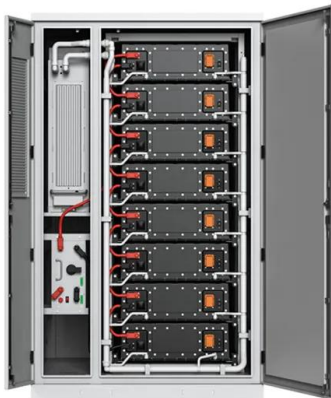

South Georgia and South Sandwich Islands , World Factbook

note: includes Shag Rocks, Black Rock, Clerke Rocks, South Georgia Island, Bird Island, and the South Sandwich Islands, which consist of 11 islands country comparison to the world: 177. Area - comparative . slightly larger than Rhode Island. Land boundaries . 0 km. Coastline . NA. Maritime claims . territorial sea: 12nm exclusive fishing zone

EXPLORING South Georgia's HIDDEN ISLANDS SOUTH SANDWICH ...