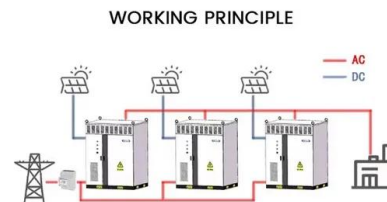

High-quality Energy Storage Solution

Hi-5 Battery Module is a high-quality energy storage solution that offers excellent performance and durability. Built using LFP technology, Hi-5 is designed to deliver exceptional cycle life, with a rated cycle life of up to 6,000 cycles. The battery can also be updated remotely, ensuring that it is always up-to-date with the latest firmware.