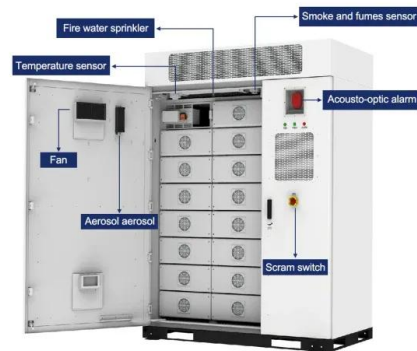

Heucherella 'Solar Power'

This evergreen perennial forms a tidy mound of yellow-lime foliage speckled with deep red markings which darken in colour throughout winter. Heucherella Solar Power is a hybrid between Heuchera and Tiarella, producing vertical sprays of small, bell-like white blooms from late spring and throughout summer. Heucherella will happily grow in a lightly shaded spot and makes ...