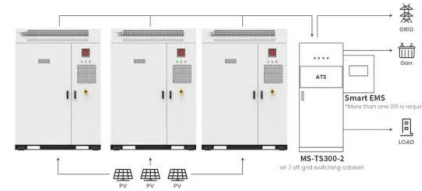

Heucherella 'Solar Power'

or Heucherella we've seen. It did fine in 90-1000 F temps in full sun in our black ground cloth covered trial beds! When grown in full shade it stays lime Line Crown INCORRECT Do NOT bury the crown of the plug . Title: Heucherella 'Solar Power'.psd Author: joshs Created Date: 1/9/2019 10:43:01 AM

Application scenarios of energy storage battery products