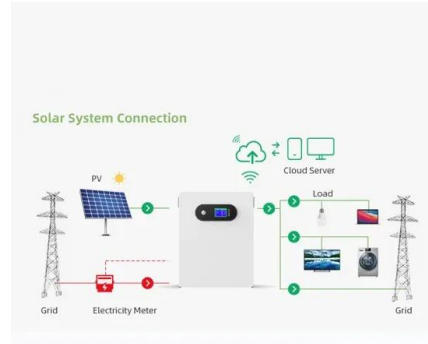

Tonga commissions largest PV plant

Developed over 2.5 hectares of land and featuring 7,440 solar panels, the Matatoa Solar Farm -- built and operated by Zhuhai Singyes Green Building Technology -- is expected to produce over