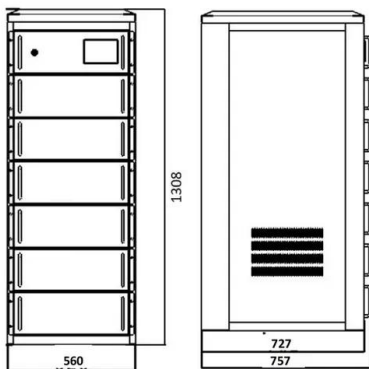

suited and compatible with both Rhino-Rack Vortex and Rhino-Rack heavy duty crossbars. Forget about sacrificing roof rack capacity for solar power.