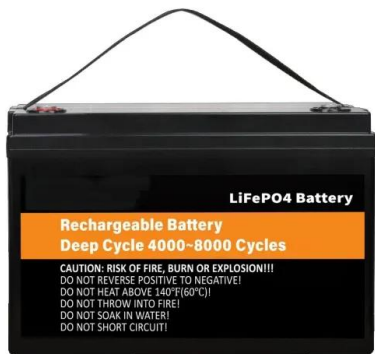

South Pacific's largest solar plant officially launched in ...

It is reportedly the largest solar power project in the South Pacific, replacing 18% of current diesel-fueled power with solar energy on the Tongatapu island. This solar project was completed under the partnership ...