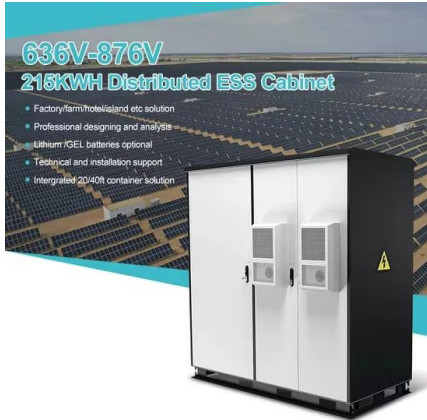

Heavy Duty Slide Bolt Lock

a Collection of heavy duty slide bolt lock at Temu. From fashion to home decor, handmade crafts, beauty items, chic clothes, shoes, and more, brand you love are just a . Free shipping on all orders. Limited-time offer. Return within 90d. From purchase date. Price adjustment. Within 30 days. Return within 90d. From purchase date