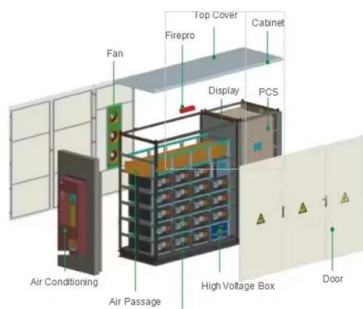

Vertiv Liebert GXT5 UPS

GXT5-750IRT2UXL GXT5-EBC36VRT2U
GXT5-1000IRT2UXL GXT5-EBC36VRT2U
GXT5-1500IRT2UXL GXT5-EBC48VRT2U
GXT5-2000IRT2UXL GXT5-EBC48VRT2U
GXT5-3000IRT2UXL GXT5-EBC72VRT2U. External
Battery Cabinet Dimensions (D x W x H), mm
Weight, kg GXT5-EBC36VRT2U 400 x 430 x 85
(Unit)/617 x 570 x 262 (Shipping) 22.6 ...