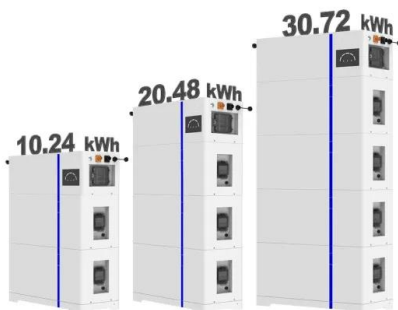

ESS

GXT5-EBC48VRT2U, Liebert® External Battery for 48V Liebert® GXT5 ...

The Vertiv(TM) Liebert® GXT5-EBC48VRT2U is a hot-swappable, lead-acid UPS battery cabinet designed for use with Liebert® GXT5-1500LVRT2UXL and Liebert® GXT5-2000LVRT2UXL UPS systems. Its new auto detection feature makes installation easy and fast ensuring the UPS configuration is complete and accurate for the solution installed. Power and communications ...