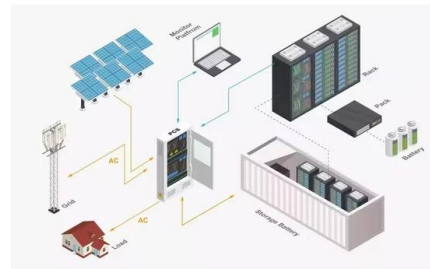

1500 Watt Solar Kits

All 1500 watt solar kits include the cables, connectors, adapters, solar panels, needed to get up and running with quiet, free reliable solar power! Experience simplicity, value, and reliability with our complete solar kits.