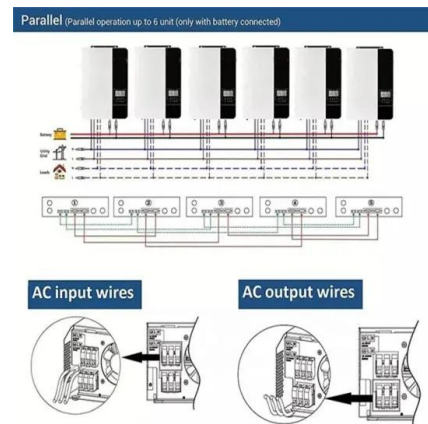

Alumbrado Profesional con panel solar 1500 watts

Enviamos a toda Guatemala, envío gratis, pagas al recibir. Estamos ubicados en: Avenida Las Américas 18-35 Zona 14. Alumbrado Profesional con panel solar 1500 watts Alumbrado Profesional con panel solar 1500 watts Comprar en WhatsApp. Precio habitual Q449.00 Precio habitual Precio de oferta Q449.00 Precio unitario / por .