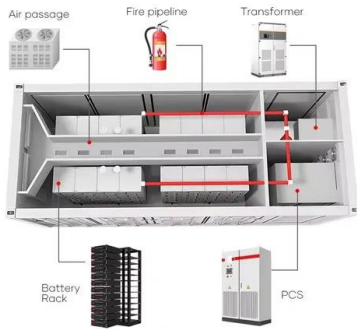

Robustel

Robustel's EG5101 is a new industrial edge computing gateway, supporting 4G Cat 1 network for cellular backhaul, with a fully-fledged #Debian 11(bullseye) based operating system able to support thousands of existing or new ARMv7 (Raspberry Pi compatible) based applications. EG5101 supports Docker for easy deployment of applications and benefits from 'RobustOS ...