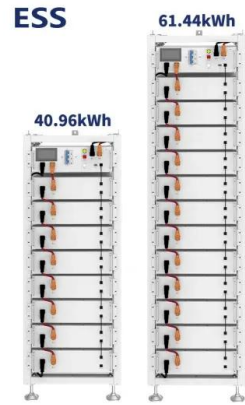

Contact Us

For catalog requests, pricing, or partnerships, please visit:
<https://bialydom.kolobrzeg.pl>