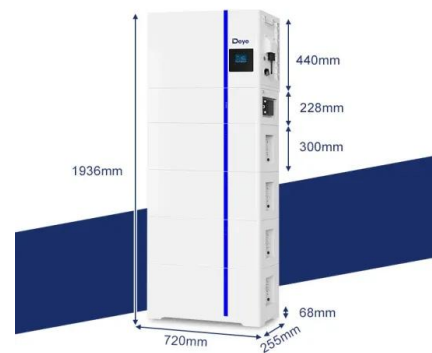

ESS

Industrial Generators CT, NY, MA, PA, NJ, VT & NH

35-55 kW CHP Systems; 150-555 kW CHP Systems; 800-4000 kW CHP Systems; Cogeneration Service & Repair; Auxiliary Equipment; Cogeneration Systems & Industries Served industrial generators to keep the lights on and critical equipment running 24/7. After the installation, Kinsley's service professionals are the best in the business for