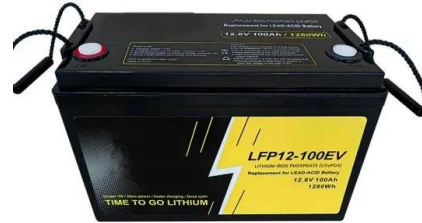

OFTEC Inspections

OFTEC inspections from Dale Recommended annually, we carry out your OFTEC inspection with our own team of OFTEC-registered engineers or OFTEC-registered technicians. We can ensure your compliance with industry regulations and OFTEC approved controls.

Dale Power Solutions

Dale Power Solutions , 8,461 followers on LinkedIn. Critical Power Experts with National Coverage for the Supply & Servicing of UPS, Generators, Batteries & Energy Storage , Founded in 1935 Dale

Vacancies

Dale Power Solutions Ltd Salter Road Scarborough North Yorkshire YO11 3DU Find out more. Installation Engineer UPS Level 3. Home based Find out more +44 (0)330 999 3000 hello@dalepowersolutions . Company. About Dale; Contact us; Careers; Solutions. UPS; Generators; Service & Support