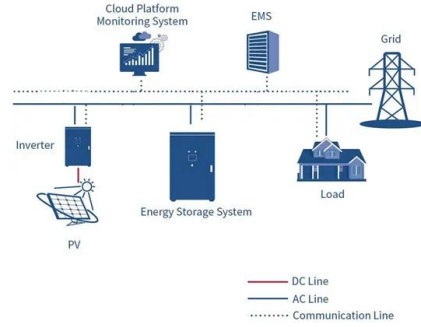

Business Center's E-mail:sales@greatpower
Address:Guangzhou Great Power Energy & Technology Co., Ltd (Headquarters) No. 912 Shiliang Road, Shawan town, Panyu, Guangzhou, China