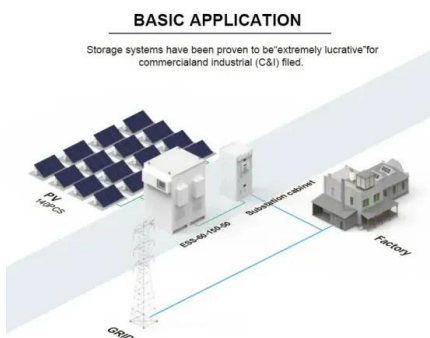

About Us , Global-leading Li Battery Supplier

Business Center's E-mail:sales@greatpower
Address:Guangzhou Great Power Energy & Technology Co., Ltd (Headquarters) No. 912 Shiliang Road, Shawan town, Panyu, Guangzhou, China Products & Solutions. Energy Storage Cell Utility-Scale Energy Storage System Consumer Battery EV Battery Intelligent PV. R& D Strength