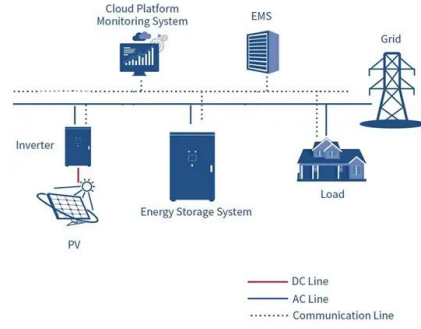

Game District to Redefine Mobile ...

Founded by Eser Yo?urtcu, Berkay Bekil, and Furkan Bekil, Gleam Games has swiftly established itself in Türkiye's mobile gaming industry, particularly in the casual gaming segment. The studio has gained recognition for EverBlast, a puzzle game that has attracted hundreds of thousands of players with its engaging design and gameplay.

MENA's fastest-growing game developer Game District acquires Gleam ...

Game District, one of the global leaders in mobile gaming with over 2 billion game downloads, has acquired a majority stake in Gleam Games. Acquisition highlights booming Turkish gaming sector...

Energy Türkiye

Our energy consulting company offers innovative financing solutions, comprehensive market analysis, strategic planning, detailed reporting solutions, Türkiye'de ve uluslararası pazarda geliştirdiğimiz kapsamlı analizler sayesinde, müşterilerimize doğru bilgiyle desteklenmiş stratejik kararlar almaları için gereken tüm veriyi

Türkiye poised for new energy era in 2025 with ...

Türkiye aims to quadruple its wind and solar energy power capacity to 120,000 megawatts (MW) by 2035, according to the road map announced by the Energy and Natural Resources Ministry. "2024