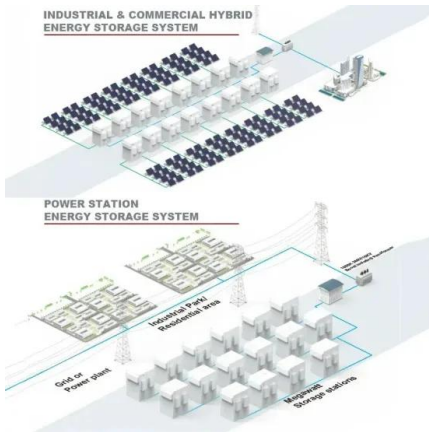

Off Grid Solar System

ONE-STOP SOLUTION OFF GRID SOLAR SYSTEM
Battery included system without grid Go Solar
Together More reliable with less cost Sunwe
Power offers you with one-stop solar solution for
mainly residential house projects and
commercial solar projects, ranging from 3kw up
till 10MW capacity for application of either roof
mounted or ground mounted. Free Design 30 [...]