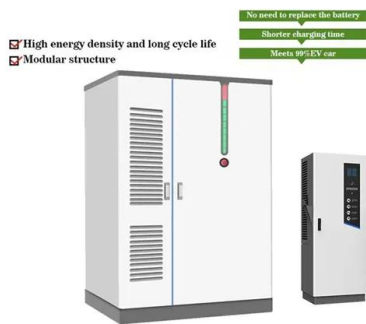

210mm 650-670W

Sunwe Power Co., Ltd. Solar Panel Series Standard Mono 210mm 650-670W. Detailed profile including pictures, certification details and manufacturer PDF

Sunwe Power , Standard Mono 182mm 535-560W

Sunwe Power Co., Ltd. Solar Panel Series Standard Mono 182mm 535-560W. Detailed profile including pictures, certification details and manufacturer PDF

Production Control

Production control 100% 2 times EL tests
Full automatic production line
Advanced MES system
State-of-art manufacturing equipment
Solar cells cutting
Pv cells cutting will only be used during the production of half cell and customized solar modules, with high accuracy laser cutting machines to prevent cells performance from damaging. Solar cells welding into strings ...

Xiamen Sunwe Technology Co.,Ltd. , ??

Xiamen Sunwe Technology Co.,Ltd. , ????? 97
?????Data center environmetal monitoring system battery monitoring temperature and humidity security CCTV UPS Smoke power ,
SUNWE TECHNOLOGY CO.,LTD. is a tech-oriented enterprise that is specialized in R& D,