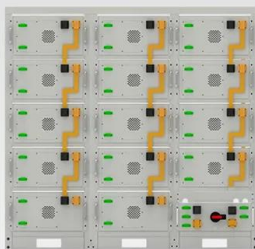

Battery String-S224

- 1C Charge/Discharge
- Easy configuration and maintenance
- Power supply can be single battery string or parallel battery strings

Contact Us

For catalog requests, pricing, or partnerships, please visit:
<https://bialydom.kolobrzeg.pl>