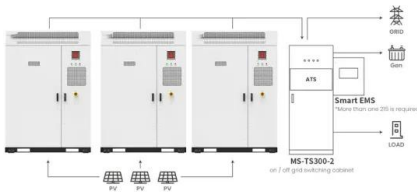

Application scenarios of energy storage battery products

Portable Solar Generator Set , Power Power Station with

EGRETECH Plume 300 Portable Power Station
300W/260Wh. $169.00 $299.00. Sale SOLD OUT.
EGRETECH Sonic 600 Portable Power Station
600W/ 499Wh. $379.00 $469.00. Sale SOLD OUT.
EGRETECH Sonic 1200 Portable Power Station
1200W/999Wh. $399.00 $999.00. Solar Panel.
SALE. UP TO 30% OFF. After-sales warranty
period 4 years.