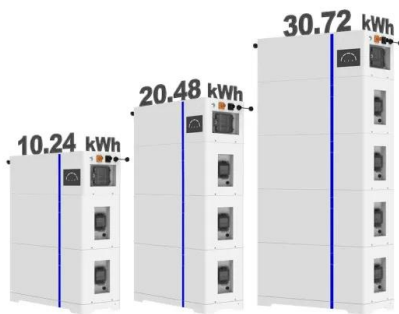

ESS

91 Tourism In The South Georgia And South Sandwich Islands

Explore Authentic Tourism In The South Georgia And South Sandwich Islands Stock Photos & Images For Your Project Or Campaign. Less Searching, More Finding With Getty Images. powered by Triple Scoop Music's library of original audio content, which includes music, sound effects, and royalty-free tracks. AI Generator. Overview and

Generators

Back-up generators have become essential items for businesses and households across South Africa (and Africa). Whether generators are used to make loadshedding more bearable, or to ensure the continuity of a business concern,