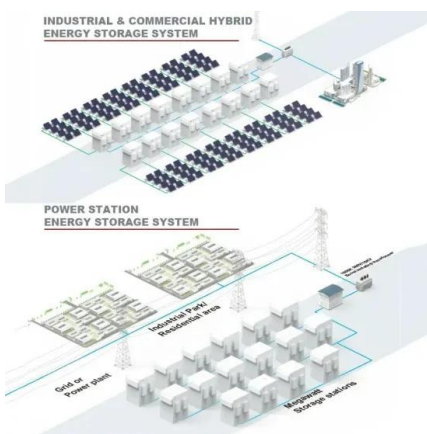

ALLPOWERS 2500W Solar Generator Kit (R2500 + 2PCS SP033 ...

R2500 is equipped with an excellent lithium iron phosphate battery, Due to the low energy density, it is heavier than ternary Li-ion batteries, but has excellent cycle times. Due to our unique technology, the ALLPOWERS R2500 life cycle number exceeds 3500. Even with daily use, it will last approximately 10 years or more.