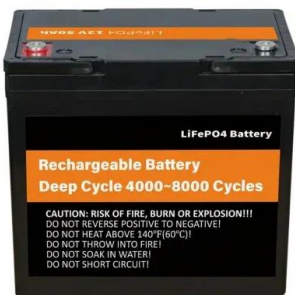

Shipping & Rush Processing Available +1 (800)
884-5500 Experts Available 24/7 365.

Vertiv Liebert GXT5 1500-10000VA 230VAC UPS - International ...

The Vertiv(TM) Liebert® GXT5 UPS is an online double conversion system offering premium power outage protection and continuous power conditioning in a flexible rack/tower design. This single-phase UPS family provides superior protection and remote management capability, making it ideally suited to protect critical infrastructure in both centralized and edge network applications.

GXT5-EBC72VRT2U, Liebert® External Battery for 72V Liebert® GXT5 ...

The Vertiv(TM) Liebert® GXT5-EBC72VRT2U is an external hot-swappable, lead-acid UPS battery cabinet designed for use with these UPS models: Liebert® GXT5-3000LVRT2UXL, Liebert® GXT5-3KL620RT2UXL and Liebert® GXT5-3KL630RT2UXL. Its new auto detection feature makes installation easy and fast ensuring the UPS configuration is complete and accurate.

GXT5-EBC36VRT2U, batería externa Liebert para UPS