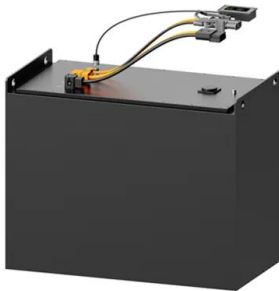

Reviewed in France on December 12, 2024.
Verified Purchase.

BigBlue 100W ETFE Portable Solar Panels with Kickstands

BigBlue 100W ETFE Portable Solar Panels with Kickstands . BigBlue 100W folding solar panel combines high quality ETFE which is corrosion resistance and with double life-span compared to other PET solar panels.; The light transmittance is up to 95%, this portable solar panels could offer a conversion of up to 23%, higher than other PET monocrystalline panel.