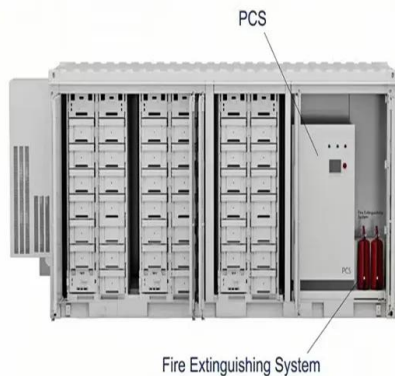

P126 Datasheet 2W 6V

21.5% high-efficiency Sunpower solar cells Black matte appearance Low friction, anti-dust surface
Description P126 is a durable, high-performance ETFE solar panel designed for industrial IoT applications. It is lightweight, efficient, and cost-effective. SMT ETFE panels are advantageous when size or weight is