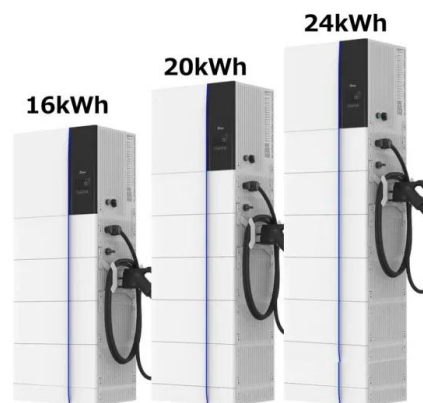

Xinpuguang 100W ETFE Semi-Flexible Solar Panel

ETFE surface, strong light transmittance. ETFE solar panels have better light transmittance, reaching 95%. They contain fluorine atoms bonded to the panel's EVA, ensuring it doesn't delaminate or discolor over time. ETFE film has the characteristics of weather resistance, heat resistance, fire resistance, corrosion resistance, UV resistance and