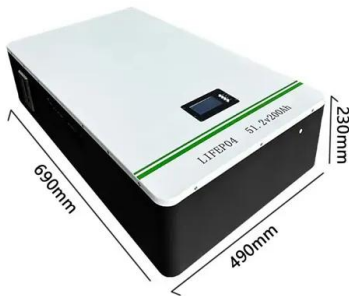

Choosing ETFE Solar Panels For Your Home Or ...

ETFE solar panels are highly durable and can last up to 30 years or more, which is longer than traditional solar panels. The ETFE material is resistant to UV radiation, extreme temperatures, and harsh weather ...