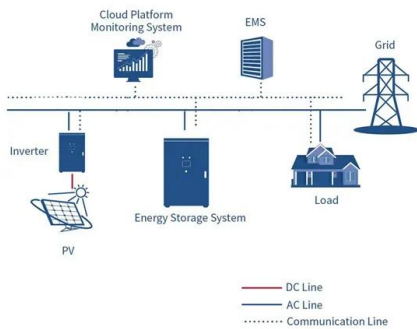

OUKITEL P2001 Power Station, 2000Wh Solar Generator LiFePO4 Battery ...

OUKITEL P2001 Power Station, 2000Wh Solar Generator LiFePO4 Battery, Portable Power Station UPS Power Supply, Recharge by AC/Car/Solar (Solar Panel Optional) for Camping Home Use RV Emergency . Visit the OUKITEL Store. 4.2 4.2 out of 5 stars 57 ratings. Currently unavailable. We don't know when or if this item will be back in stock.

IDEAPLAY SN2200 Portable Power Station, 2000Wh LiFePO4 Battery ...

IDEAPLAY SN2200 Portable Power Station, 2000Wh LiFePO4 Battery Pack Solar Generator, with 6 110V/2200W AC Outputs, Generator for Outdoor Camping, Home Supply, Emergency - Space Grey (SN2200-Grey) Visit the IDEAPLAY Store. 5.0 5.0 out of ...

2000-Watt 1843 Wh LiFePO4 Portable Battery Backup Power Station

Lifepo4 battery - 10-years of daily use or