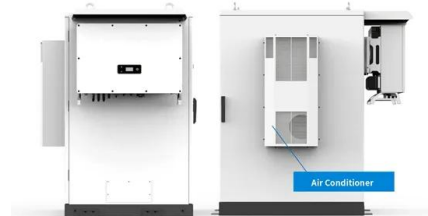

Solar Products

Medium - 500Wh-2000Wh battery; Medium - 500Wh-2000Wh battery. A portable power station is a device that stores electrical energy in a rechargeable battery and can be used to power various electronic devices and appliances. They are usually designed to be lightweight and portable, making them ideal for outdoor activities, camping, and emergency