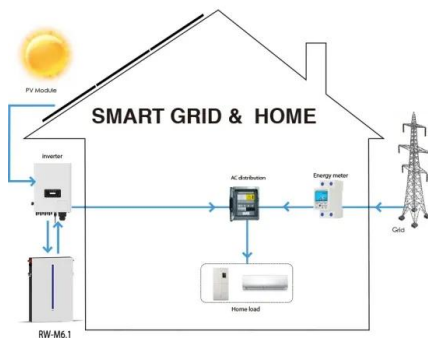

## Batterie OlenBox Smart LMax Series

The OlenBox battery replaces two lead-acid batteries of identical capacity. The OlenBoxes are designed in France and combine all the know-

how of French engineers in terms of design and innovation. Batterie lithium LFP-HP OlenBox ...

## BLUETTI Portable Power Station Elite 200 V2, 2073.6Wh LiFePO4 Battery ...

Amazon : BLUETTI Elite 200 V2 Portable Power Station, 2073.6Wh LiFePO4 Battery Backup w/ 4 2600W AC Outlets (3900W Power Lifting), 17-Year Lifespan, Solar Generator for Camping, Off-grid, Power Outage : Patio, Lawn & Garden