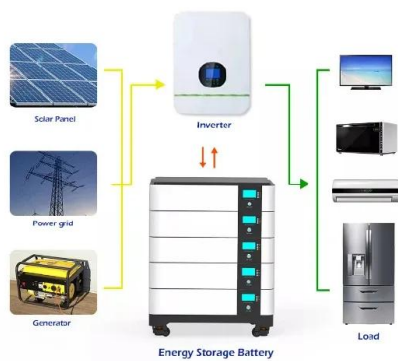

will the fontaine energy storage device be refreshed

[Guide] Acquire the energy storage device and unlock the ... [Guide] Acquire the energy storage device and unlock the research terminal aheadAlso known as Flying Energy Thief puzzle.Part ...