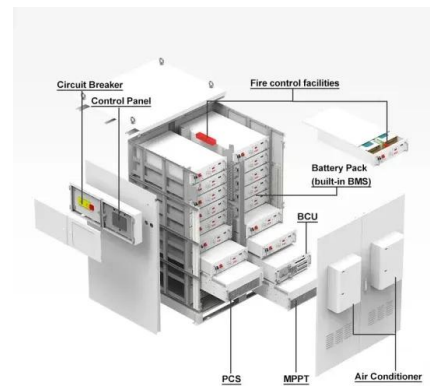

HOTEL THE GUEST HOUSE AT GRACELAND, MEMPHIS

The unique 4-star The Guest House At Graceland Memphis, located just 1.7 km from Whitehaven Plaza Shopping Center, offers a seasonal outdoor swimming pool, Wi-Fi throughout the ...