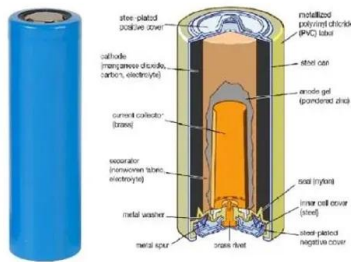

Foldable solar container quotation in Australia 2025

Used Food Trucks and Concession Trailers for Sale by Owner

Don't buy a food truck or concession trailer before checking our marketplace. We share direct owner listings not found anywhere else so you get the best price.

Mini Labradoodle Puppies for Sale

Mini Labradoodle puppies make the perfect smaller companion for any family, especially those with children or with smaller homes. As a designer breed, Mini Labradoodle puppies combine ...