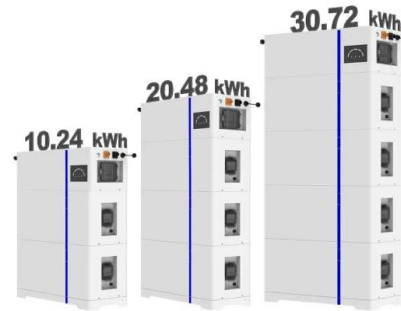

satisfied, thankful, joyful, joyous, blissful;
Antonyms of HAPPY: unhappy, sad, dissatisfied,
unsatisfied, displeased, joyless, depressed, ...

ESS