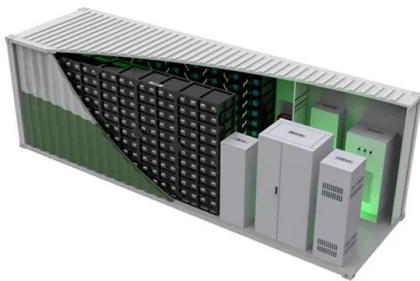

CHRISTMAS ISLAND PROJECT

On Christmas Island an environmental research project is transforming former mining sites into agricultural land. The Seed clearing shed required for the land transformation are in a remote ...

TOUGH 37 W Solar Panel / FLUSH only 189,00 EUR , SVB

SUNBEAMsystem Tough Flush (TF) solar modules are a reliable source of energy even under the harshest conditions thanks to the highly efficient SUNPOWER cells (22.5% efficiency). TOUGH 111 W Solar Panel / FLUSH Item no. 24285 24286 ...

Tough++ 126W

Eliminates intrusion and pressure on the solar panel. Prevents breaking forces when walking on it. Counters heat-induced reshaping of the solar panel. The advantages of our unique, in-house developed flat Flush power cable ...