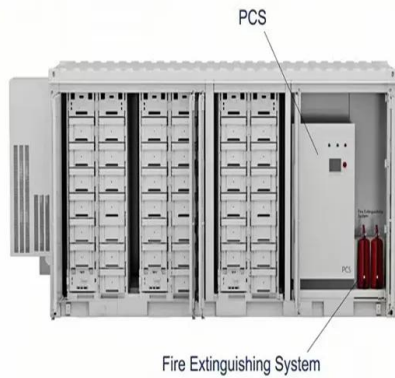

Solar Panels. 25-Year Power Output Warranty
10-Year Workmanship Warranty.

SET: Tough Flush Solar Panel 111 W including MPPT ...

SUNBEAM SET: Tough Flush Solar Panel 111 W including MPPT Moonray160 Charge Regulator, Fuse and Holder View Ratings (0) Questions (0) Add to wish list. Add to compare list. Reset image position Close. Back Item no. Complete ...

Solar's Role In Saving Christmas Island Wildlife

An Australian Government investment saved thousands of Christmas Island's native creatures last year, with some help from solar power. Christmas Island is an Australian territory in the Indian Ocean, around 2,300 kilometres northwest ...

Flush Mount Solar Panel Installation , Unaka Gear Co.

Learn to install solar panels using the Unaka Gear Co. Flush Mount Solar Panel Brackets.Tool List - 3/16" hex head driver (allen key) - 7/16" socket - 7/16"