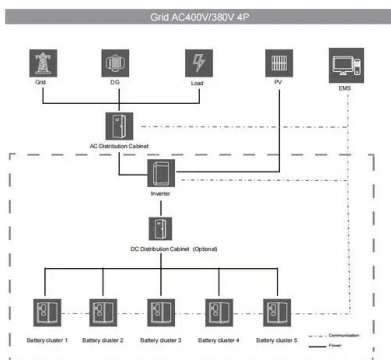

Home , T-Rec , Frontliner Performance Monitoring

Location-based attendance system, easy to monitor and track your teams' productivity
Outlet management. Easy to monitor your outlet mapping, history, details, and it's performance.
Work accountability & secured platform.
Evaluate manpower performance based on actual achievement and data validity

Our Lifepo4 batteries can beconnected in parallels and in series for larger capacity and voltage.