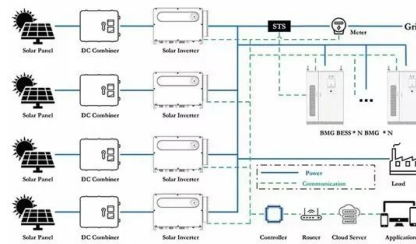

SEE Electrical 3D Panel , Electrical Cabinet Design

Key Features. The SEE Electrical 3D Panel application has been optimized to help you efficiently design electrical cabinets in the 3D environment s intuitive and pleasant interface will help you very quickly after opening. This kind of ...