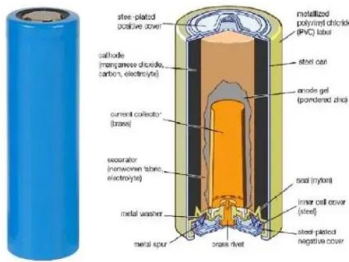

MOX, E COMP, SI and ST boxes.

What is an Industrial Electrical Cabinet?

Industrial electrical cabinets are different in multiple and significant aspects from those found in your home. The National Electric Code defines an industrial electrical control cabinet as an "enclosure or open cabinet containing two or more power circuit components, control circuit components, or a combination of the two."