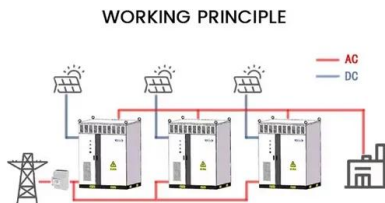

Znshine Solar , ZXM8-TPLDD132 645-670W , Solar ...

Znshine PV-tech Co., Ltd. Solar Panel Series ZXM8-TPLDD132 645-670W. Detailed profile including pictures, certification details and manufacturer PDF 660 Wp 665 Wp 670 Wp

GSHK , GS6, GS7 Series 660-700W , Solar Panel Datasheet , ENF Panel ...

Group Solar Hong Kong Solar Panel Series GS6, GS7 Series 660-700W. Detailed profile including pictures, certification details and manufacturer PDF ENF Solar. Language: 660 ~ 700 Wp Region: Hong Kong Contact Manufacturer Note: Your Enquiry will be sent directly to

CS-QU660-132 -Quasar

Credence Solar is the First Indian Manufacture to offerING G12 modules upto 670W. The quasar series from Credence comes with world class quality, Better in Power Generation. Certified as per BIS and ALMM210MM 12BB Cell 132 cells TechnologyEfficiency upto 21.60%Positive power ToleranceBetter in Power GenerationLower LCOE & BOSBetter Durable and ...