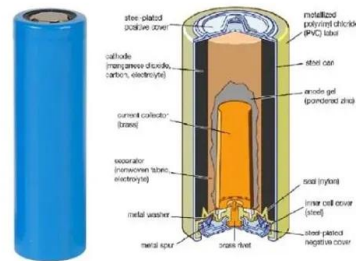

How to Calculate Solar Panel KWp (KWh Vs. KWp)

To calculate the KWp (kilowatt-peak) of a solar panel system, you need to determine the total solar panel area and the solar panel yield, expressed as a percentage. Here are the steps involved in this calculation: 1. ...

[Renewable Energy Fiji](#)

Yasana Renewable Energy in Fiji acts as a comprehensive provider of complete solar energy solutions. Encompassing Development, Financing, Engineering, Procurement, Construction (EPC), Independent Power Producer (IPP), ...