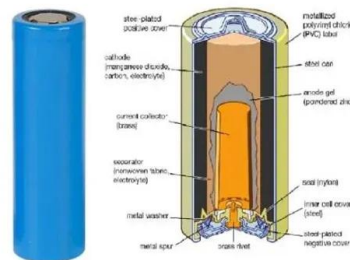

CW Enerji Solar Panels

675 Wp 670 Wp 665 Wp 660 Wp 655 Wp 650 Wp. CW Enerji 675-650 Wp M12 132PMBS HC-MB Solar Panel Series. High Conversion Efficiency Self-Cleaning and Reflection-Reducing Glass High Efficiency in Low Radiation Excellent Strength Capacity 0~+5W Positive Power Tolerance Easy setup 12 Year Product Warranty