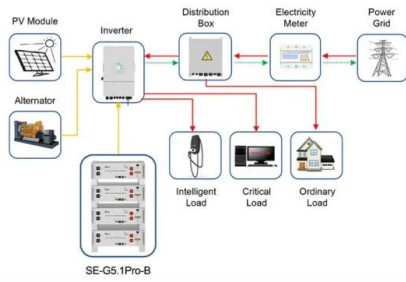

power your home or business with clean, sustainable solar solutions from Solar Nexus Fiji. We are a leading provider of solar panel ...

Application scenarios of energy storage battery products

Jual Trina Solar Murah

Daftar Harga Trina Solar Terbaru; Desember 2024; Harga Solar Panel / Panel Surya Trina Vertex Monokristalin 575WP. Rp1.680.000. Harga Panel Surya Trina Solar Bifacial 670Wp Vertex N Depan Belakang. Rp2.250.000. Harga Jinko Solar Cell / Panel Surya 550WP-555WP SNI Mono Tier 1 Bukan Trina Longi. Rp1.915.000. Harga Trina Solar Vertex Monocrystalline 665 Wp ...