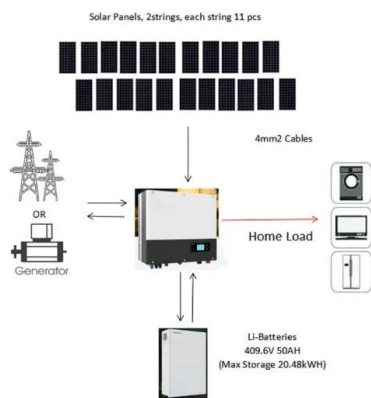

Ewert Energy Systems

The Orion BMS Connect is an internet based remote monitoring system that enables monitoring battery packs through a web browser, smartphone, or tablet. When the Orion BMS Connect device is used with a WiFi connection, this ...

Contact Us

For catalog requests, pricing, or partnerships, please visit:
<https://bialydom.kolobrzeg.pl>