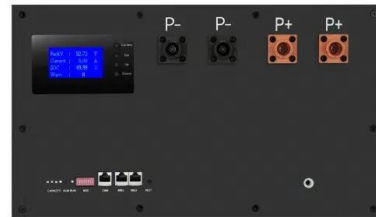

Ewert Energy Systems

The Orion BMS Connect is an internet based remote monitoring system that enables monitoring battery packs through a web browser, smartphone, or tablet. When the Orion BMS Connect device is used with a WiFi connection, this ...

Contact Us

For catalog requests, pricing, or partnerships, please visit:
<https://bialydom.kolobrzeg.pl>