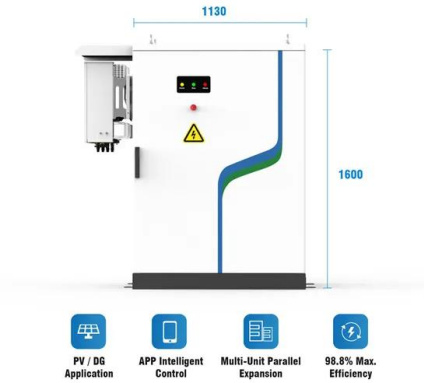

rig621

Xian Hedele Energy Co.,Ltd. is located in XI'AN high-tech industries development zone specializes in research,design,manufacture tailed>> News News · P25 main oil pump

3039113687 single pump: 2021-09-18 · ...