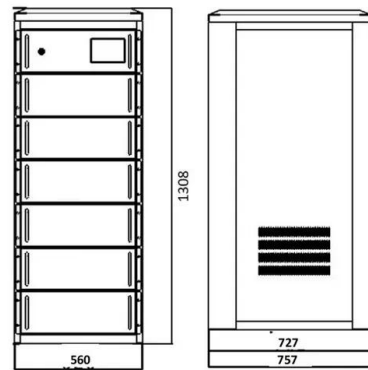

leading Manufacturer,Supplier,Trading Company of Engineering Goods & Equipment in China. China Hedele Energy Equipment Co., Ltd is one of Trade India's verified and ...

- IP65/IP55 OUTDOOR CABINET
- OUTDOOR TELECOM CABINET
- OUTDOOR ENERGY STORAGE CABINET
- 19 INCH