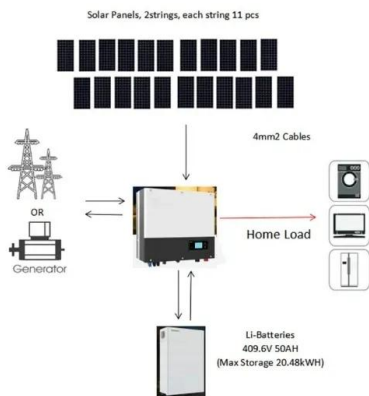

enter your details below. If you are a new customer, please proceed to

1075KWHH ESS

[Best Home & Electric Eswatini](#)

Best Home & Electric Eswatini. 51,234 likes · 310 talking about this. Best Quality, Best Value, Best Service and Same Day Delivery at over 140 stores nationwide. BEST is all you need to know! Best Home & Electric Eswatini. 51,234 likes · 310 talking about this.

Africa's Competitiveness in Global Battery Supply Chains

B. BESS B. BESS B. Cell production B. Cell production C. Potential impact C. Potential impact C. Government policies supporting manufacturing Eritrea, Eswatini, Guinea-Bissau, Liberia, Libya, Mali, Mauritania, São Tomé and Príncipe, Somalia, South Sudan xx Year -on year growth, % The historical growth (CAGR 2024-2030) of the African two

Contact Us

For catalog requests, pricing, or partnerships, please visit:
<https://bialydom.kolobrzeg.pl>