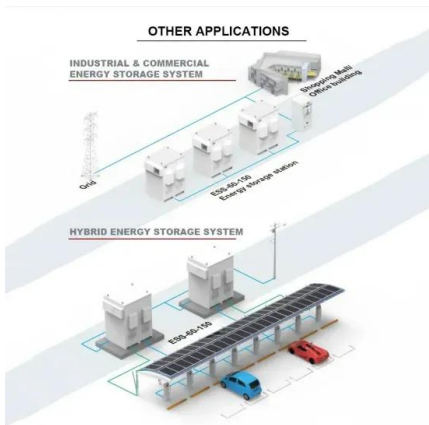

MyMTN Eswatini

MyMTN Eswatini. MTN eSwatini. 3.6star. 925 reviews. 100K+ Downloads. Everyone. info. Share. Add to wishlist. About this app. arrow_forward. Introducing the next generation edition of the MyMTN app. This multi ...