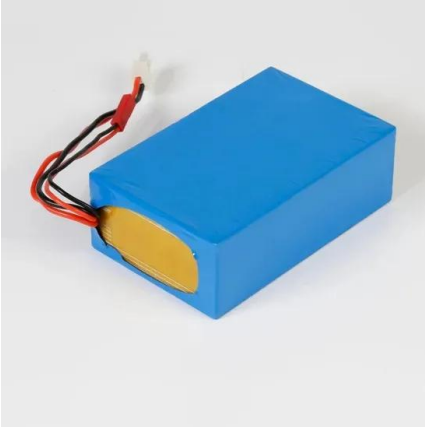

[esenz_ , Goiânia GO](#)

esenz_ , Goiânia, Brazil. 72 likes · 123 were here.
Equipe da Esenz: Biomédica: @drasimonearaujo
Maquiadora: @camilaraujomakeup Nutricionista:
@talitabarcelosnutri Esteticista:
@rayanemarinhoesteticista

DJIBOUTI, Djibouti, List of Companies , Info-clipper

Search a company in Djibouti with your criteria (trade name, adress, Djiboutian registry number). Info-clipper provides business and credit information about Djiboutian firms. If ...

[La Perle & co , Djibouti](#)

La Perle & co, Djibouti, Djibouti. 2,519 likes. Nous décorons et organisons vos évènements tels que bridal shower, baby shower, baptême et ann