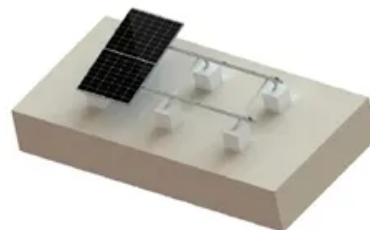

# Enterprise power storage cabinet

TILE ROOF SOLAR MOUNTING SYATEM

STANDING SEAM ROOF SYATEM

ADJUSTABLE TILT FLAT ROOF SYATEM

TRIANGLE FLAT ROOF SYATEM

## USC POWER

USC POWER offers customized commercial energy storage systems ranging from 50kWh to 4750kWh, suitable for thermal power plants, wind farms, solar power plants, islands, schools, research institutes, and industrial load centers.