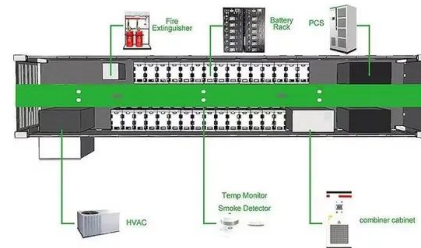

Minuteman EN900LGU 10 Outlet 900VA (500W) Enspire-G

...

The Minuteman Enspire-G Series UPS is a low-cost, high-performance UPS that provides the features needed to protect your valuable equipment. Telephone Systems ; External Computer Accessories ; Security Cameras and DVRs ; Features . Enspire-G Key Product Features . Compact, Wall-Mountable Case ; 5-foot power cord with right-angle plug