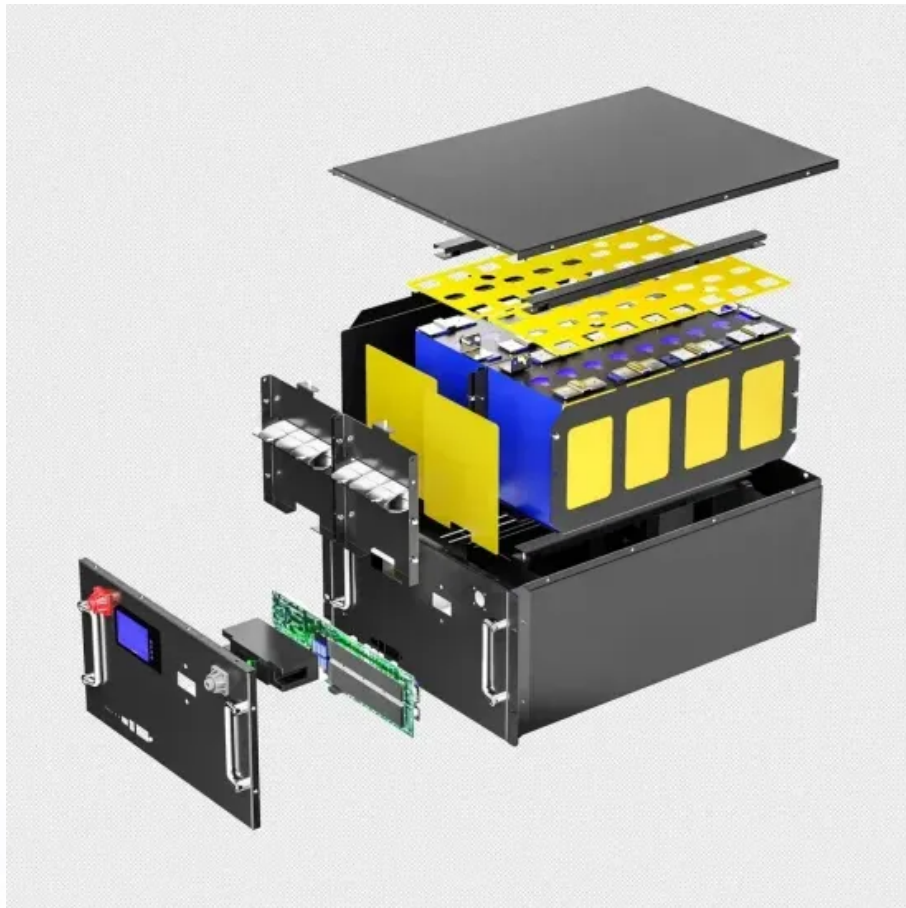

European Solar Energy Storage

Enspire power system Portugal

Enspire power system Portugal

User Manual

Updated 8.13 Which Models of Power Meters and EMIs Are Supported by the SmartLogger?. Issue 06 (2021-03-20) Updated 6.3.2 Setting Parameters for Connecting to the Management System. Updated 6.3.6.1 Running Parameters.6.3.6.1 Running Parameters Updated 6.3.6.2 Tracking System. Updated 6.3.9.1 Setting DL/T645 Power Meter Parameters.

Minuteman EN900LGU 10 Outlet 900VA (500W) Enspire-G

...

The Minuteman Enspire-G Series UPS is a low-cost, high-performance UPS that provides the features needed to protect your valuable equipment. Telephone Systems ; External Computer Accessories ; Security Cameras and DVRs ; Features . Enspire-G Key Product Features . Compact, Wall-Mountable Case ; 5-foot power cord with right-angle plug