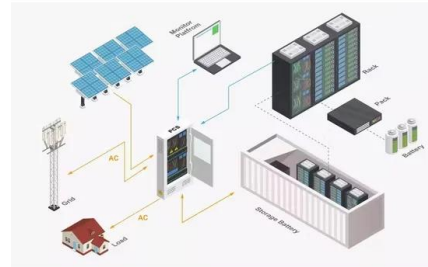

Of Contents Introduction Controls and Indicators
 Installation Operation Obtaining ...

EnCor Enspire Breast Biopsy System

EnCor Enspire(TM) quick reference 1.1 Easy setup 4 steps 1. Turn Main Power Switch ON (rear of console). 2. Connect appropriate EnCor ® Driver/s to rectangular connector on rear of console. The Active Driver is indicated by a green LED light above connector. Main power switch Driver connectors System power up 1 3 4 2 3.