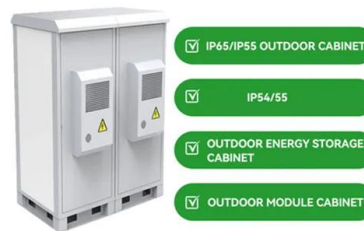

Automotive Batteries

Automotive Batteries Our high-power, long-life batteries have always been ahead of the times. With our long-standing reputation for superior battery technology, we are proud to be ahead of the times.