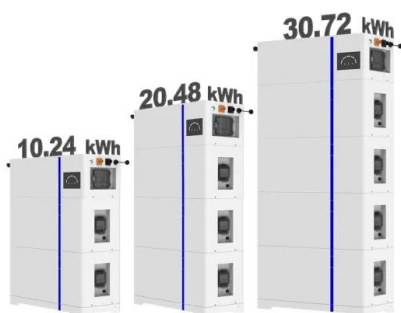

ESS

How about outdoor energy storage power supply

By utilizing outdoor energy storage systems, users can capture the surplus energy generated during windy conditions, ensuring a consistent power supply irrespective of wind availability.

Outdoor Energy Storage Systems , Cloudenergy ...

Discover Cloudenergy's reliable and efficient