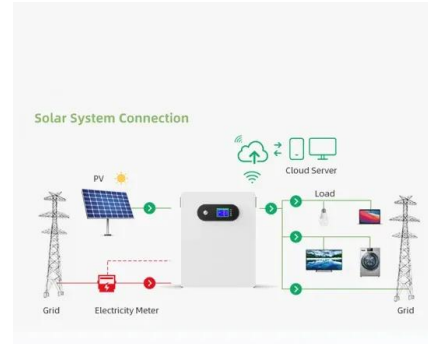

Lithium battery outdoor energy storage power supply principle

Flywheel energy storage technology is an emerging energy storage technology that stores kinetic energy through a rotor that rotates at high speed in a low-friction environment, and belongs to

Understanding the Principle of Mobile Energy Storage Circuit: A

Ever wondered how outdoor enthusiasts power their espresso machines in the wilderness or how emergency responders keep medical equipment running during blackouts? ...

What is Portable UPS Outdoor Energy Storage Power Supply?

Portable UPS power supply is a lithium battery UPS designed for outdoor emergencies. It has the characteristics of lightweight, high capacity, and large power. It is easy to carry and can ...