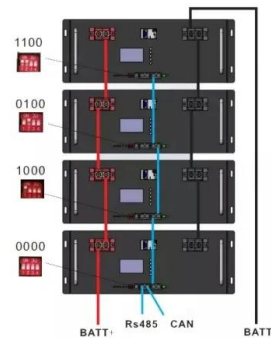

Switching power supply energy storage principle

The power supply is connected to the AC mains at the input, which means if there was a current leak to the output, an electric shock of this proportion could severely injure or cause death, and ...