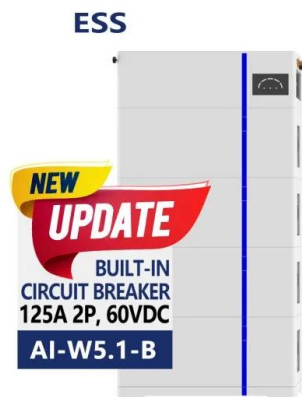

Standard Energy Storage Cabinet Dimensions: What You Need ...

Whether you're an engineer, facility manager, or renewable energy enthusiast, understanding these measurements isn't just about avoiding awkward installations - it's about safety, efficiency, and not becoming the punchline of a "DIY gone wrong" story .