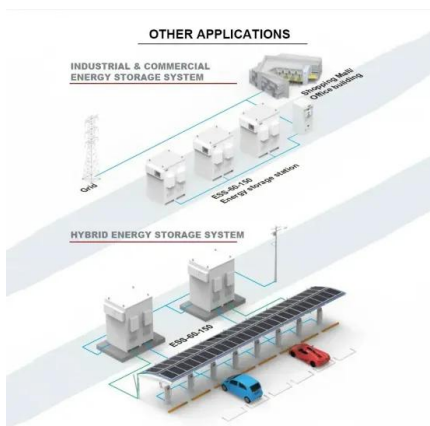

This machine is suitable for the batch production process of automatic liquid injection packaging of soft-packed lithium-ion batteries (compatible with bluetooth batteries).