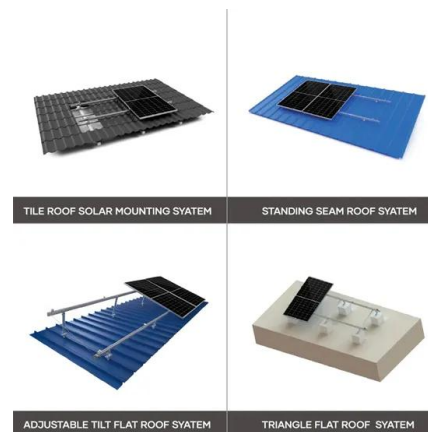

Automatic Electrolyte Filling Machine

With its robust features and streamlined workflow, our Automatic Electrolyte Filling Machine is the ideal solution for manufacturers seeking to enhance production capacity, improve product quality, and minimize operational costs in the pouch cell lithium-ion battery industry.