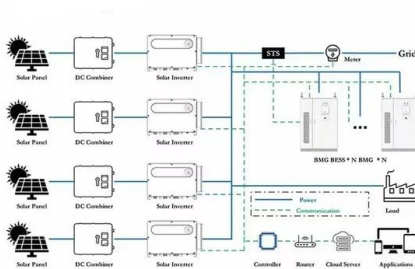

Combined with solar panels or the power grid, super capacitors can quickly store electrical energy and provide short-term power support for critical equipment such as refrigerators and lighting during power outages.