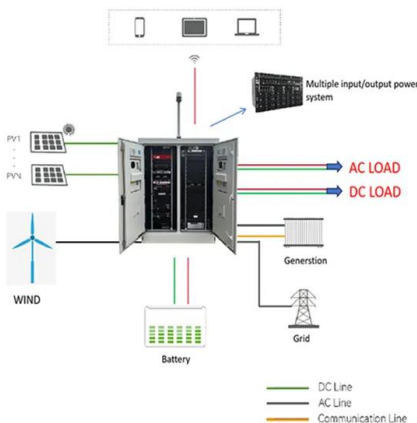

VREP 2 PRODUCT CATALOGUE: ISSUE 8.1 APRIL 2020

Systems under this category have a PV array between 880 and 1120 Watts. The batteries have a minimum 3 year design life. All system components come with a 2 year warranty. The systems ...

PUSUNG-R (Fit for 19 inch cabinet)