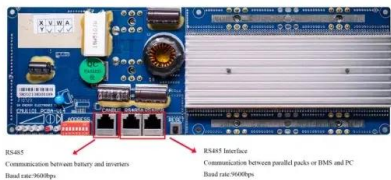

Elite Solar

Assemblé avec cellules PERC multibarres, la configuration en demi-cellule des modules ELITE SOLAR offre une puissance de sortie optimale. Elle permet de répondre aux divers besoins des clients. Les panneaux photovoltaïque ELITE SOLAR sont testés et certifiés selon les normes internationales et nationales. Dimension : 2094 x 1134 x 30 mm