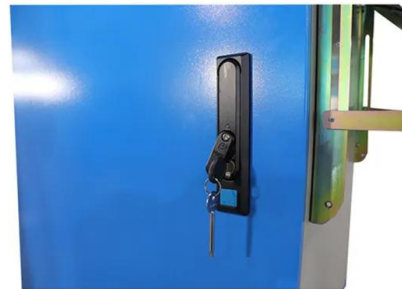

electricity storage stool

When you're looking for the latest and most efficient electricity storage stool for your PV project, our website offers a comprehensive selection of cutting-edge products designed to meet your specific requirements.